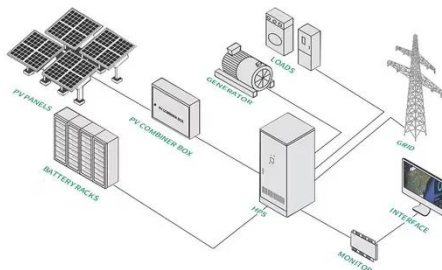

right bottom of the LCD screen inverter serial number can be seen. Following is the image attached for the reference.

[Get Price](#)

Determining the Serial Number of an Inverter

The serial number, usually ten digits long, is indicated on the type label on the front cover of the inverter. Alternatively, the serial number can be read off via a data logger:

[Get Price](#)

Where is the sn code of the Gurui Watt photovoltaic inverter

The SMA Sunny Boy SB6.0 is a 6,000 watt AC output grid-tied PV solar inverter that features 3 independent MPPT channels, a 2,000 watt off-grid secure power supply, lifetime monitoring, and an ...

[Get Price](#)

Contact Us