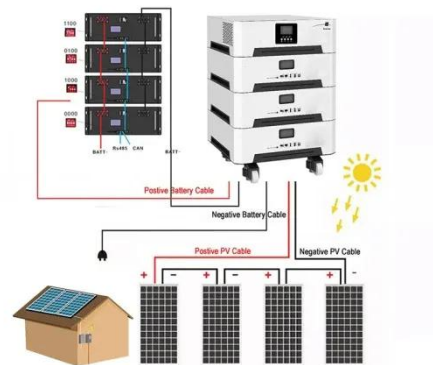

Ways of finding a serial number of a Sunsynk Inverter

Inverter serial number can also be identified from the inverter LCD, on the