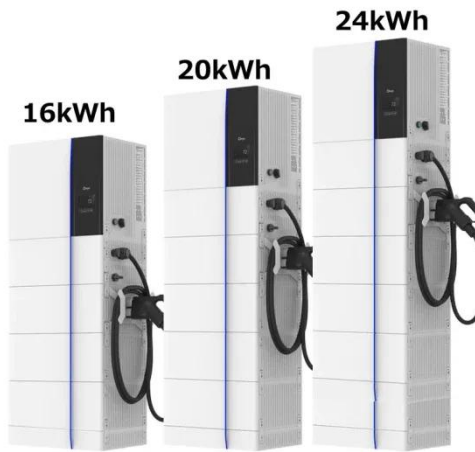

[Get Price](#)

Why Solar Telecom Cabinets Are Game-Changing

Solar-powered telecom battery cabinets offer cost savings, eco-friendly energy, and reliable power for remote areas, revolutionizing telecom networks.

[Get Price](#)

Grid-connected Photovoltaic Inverter and Battery System for Telecom

Discover how a grid-connected photovoltaic inverter and battery system enhances telecom cabinet efficiency, reduces costs, and supports eco-friendly operations.

[Get Price](#)