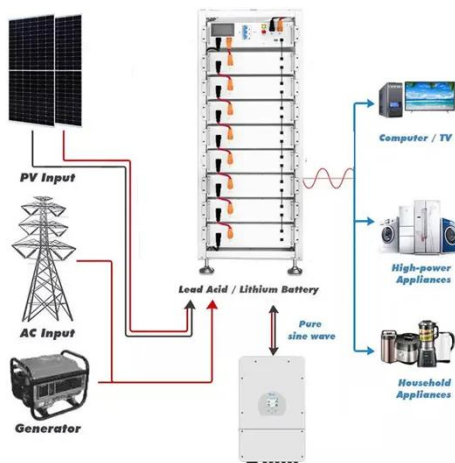

PIENAAR ENERGY (PTY) LTD

Where are the battery wind power for solar telecom integrated cabinets

Where are the battery wind power for solar telecom integrated cabinet

Solar Energy for Homes, Businesses & Industry

Highjoule's site energy solution is designed to deliver stable and reliable power for telecom base stations in off-grid or weak-grid areas. By combining solar, wind, battery storage, and diesel backup, the ...

[Get Price](#)

TELECOM CABINET WITH INTEGRATED POWER AMP BATTERY ...

Energy storage battery cabinet base station power generation type It integrates the photovoltaic, wind energy, rectifier modules, and lithium batteries for a stable power supply, backup power, and optical ...

[Get Price](#)

Photovoltaic Micro-station Energy Cabinet

It combines different power inputs (small wind turbines, solar PV panels, and AC/DC rectifier) with an internal lithium-ion battery for backup, network connectivity, and continuous power for communication ...