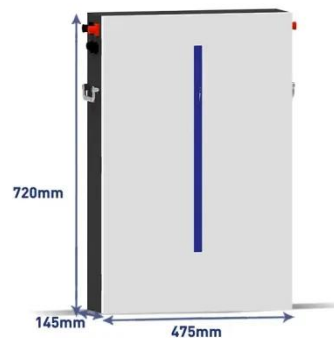

What Size Solar Panel To Charge A 100Ah Lithium Battery: Watts ...

To determine the ideal solar panel size, a rough estimate suggests using panels rated at 200 to 300 watts. This range considers energy demands and charging times. Depending on the sun ...