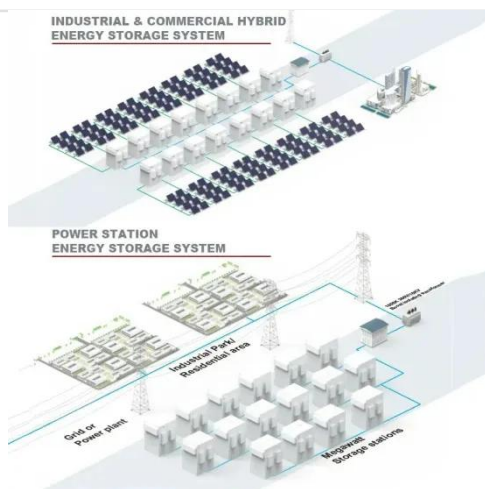

Mariners need to be able to send or receive distress alerts in an emergency to or from rescue coordination centers ashore and nearby ships anywhere in the world. Maritime telecommunications ...

[Get Price](#)

Modern maritime communications

It operates using terrestrial and satellite radio technologies onboard ships and onshore, making it easier to rescue persons and ships in distress. The system alerts coast radio stations or Rescue ...

[Get Price](#)

Maritime satellite services & connectivity , Inmarsat Maritime

Our leading maritime satellite services drive operational excellence and improve crew welfare and safety to help you stay connected when it matters most.

[Get Price](#)

Marine Communications

Satellite Communications Satellite Communications such as Iridium is the