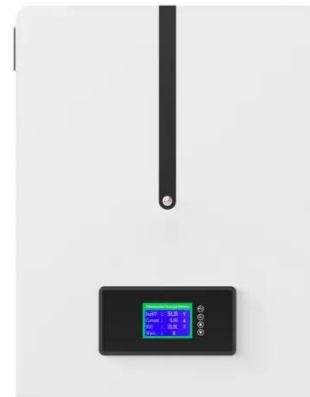

[Get Price](#)

Outdoor Integrated Telecom Cabinet for Base Stations & Nodes

Durable outdoor integrated telecom cabinet for base stations and data nodes. Provides reliable protection and efficient housing in harsh environments.

[Get Price](#)

Outdoor Telecom Enclosure

Our outdoor telecom enclosures offer superior protection with IP65/IP66