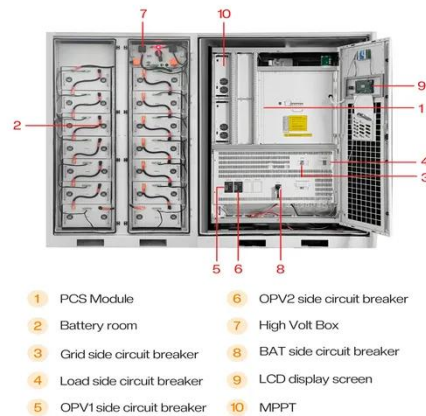

Outdoor Telecom Enclosure & Cabinet Manufacturer

KDM outdoor telecom enclosure protects your telecommunications equipment outdoors and will be able to properly withstand outdoor elements such as temperature, extremes, dust ingress, ice, shock ...