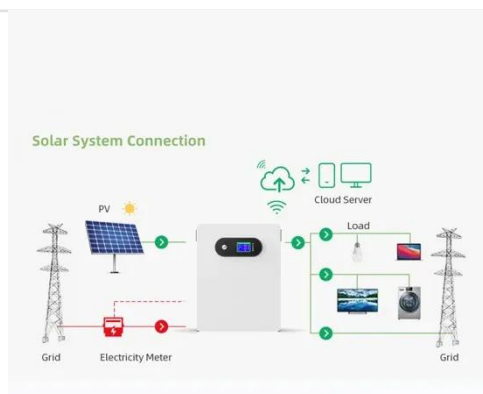

voltage from the inverter can trip the breaker instantly, cutting power to ...

[Get Price](#)

Why Your Residential Inverter Keeps Tripping and How to Fix It?

Is your home inverter constantly tripping? Learn the common reasons why this happens--like overload, battery faults, or wiring issues--and get easy, step-by-step fixes.

[Get Price](#)

Why Does My Solar Inverter Shut Down, Trip or Reduce Power?

Why Does My Solar Inverter Shut Down, Trip or Reduce Power? Solve the mystery of your inverter's unexpected shutdowns; explore common causes and preventive measures in this comprehensive ...

[Get Price](#)