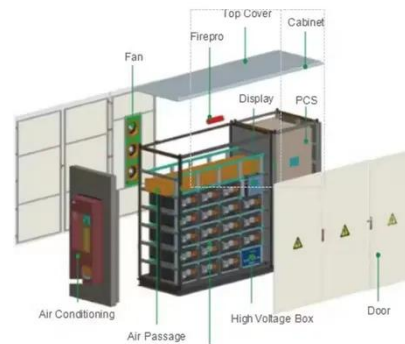

The communication base station installs solar panels outdoors, and adds MPPT solar controllers and other equipment in the computer room. The power generated by solar energy is used ...

[Get Price](#)

Communication network cabinet base station solar container ...

[Get Price](#)

Telecom Battery Backup System , Sunwoda Energy

A telecom battery backup system is a comprehensive portfolio of energy storage batteries used as backup power for base stations to ensure a reliable and stable power supply.

[Get Price](#)

Optimum sizing and configuration of electrical system for

The rising demand for cost effective, sustainable and reliable energy solutions for telecommunication base stations indicates the importance of integration and exploring the feasibility ...