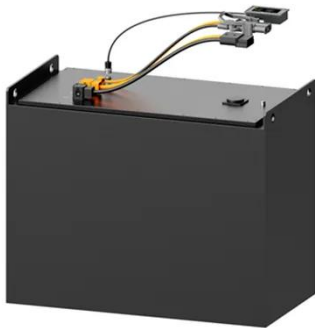

Base Station Energy Cabinet

The Base Station Energy Cabinet is a fully enclosed, weather-resistant telecom energy cabinet designed to provide reliable power distribution and battery backup for outdoor communication networks.

[Get Price](#)

12v battery cabinet

The 12v battery cabinet is a specialized enclosure designed to house and protect 12-volt batteries. These cabinets are essential for organizing and safeguarding the power sources that are critical to various ...

[Get Price](#)

Telecom System Emergency Power Valve Regulated Maintenance Free Battery

Telecom System Emergency Power Valve Regulated Maintenance Free Battery 12V24ah, Find Details and Price about UPS Battery VRLA Battery from Telecom System Emergency Power Valve Regulated ...

[Get Price](#)