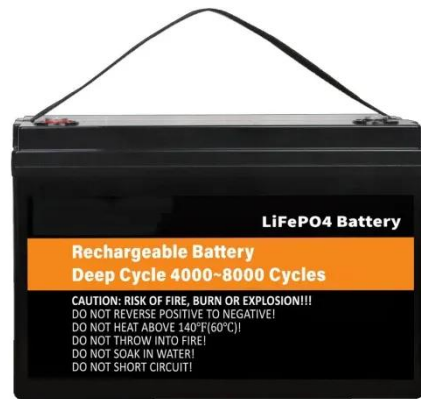

Base Station Energy Cabinet

The Base Station Energy Cabinet is a fully enclosed, weather-resistant telecom energy cabinet designed to provide reliable power distribution and battery backup for outdoor communication networks.

[Get Price](#)

12v battery cabinet

The 12v battery cabinet is a specialized enclosure designed to house and protect 12-volt batteries. These cabinets are essential for organizing and safeguarding the power sources that are critical to various ...

[Get Price](#)

Telecom System Emergency Power Valve Regulated Maintenance Free Battery

Telecom System Emergency Power Valve Regulated Maintenance Free Battery 12V24ah, Find Details and Price about UPS Battery VRLA Battery from Telecom System Emergency Power Valve Regulated ...

[Get Price](#)