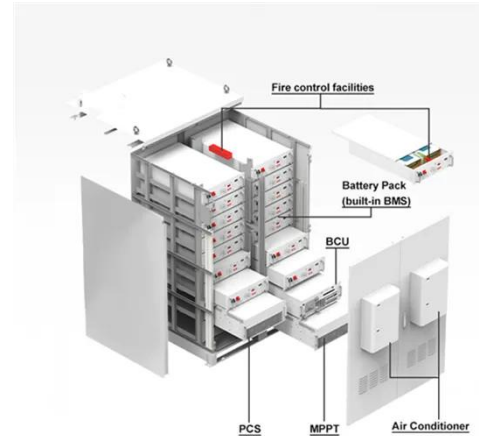

SmartCab Cabinets

Please check site access routes to ensure that you can install the cabinet where required. Flat packed cabinets are available although a charge is made for the additional packaging.

[Get Price](#)

600mm Deep Wall Mounted Data Cabinets

The Lightweight Wall Mounting Cabinets feature fixed profiles and a large cutout panel at the rear. The cabinet is finished in goose grey with a lockable ash grey perspex inset door. The steel framework ...

[Get Price](#)

6RU 600mm Wide x 600mm Deep Hinged Wall Mount Server Rack

Our server racks are designed to be easily wall mounted and are made of solid Steel with welded construction for added strength. The server rack is supplied fully assembled with solid top and base, ...

[Get Price](#)