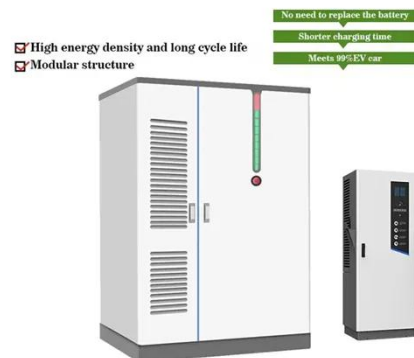

100 KWh-500KWh Solar Battery Storage Cabinet, 100kWh Battery Storage

This integrated solar battery storage cabinet is engineered for robust performance, with system configurations readily scalable to meet demands such as a 100kwh battery storage requirement.