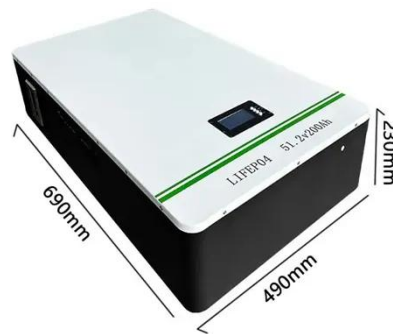

[Get Price](#)

SolarEdge 208V/240V 11.4kW Home Hub Inv. On-Grid/Off-Grid Single ...

The SolarEdge Home Hub inverter offers an efficient and versatile solution for energy management, integrating PV power generation, battery storage, and EV charging capabilities. With up to 200% DC ...