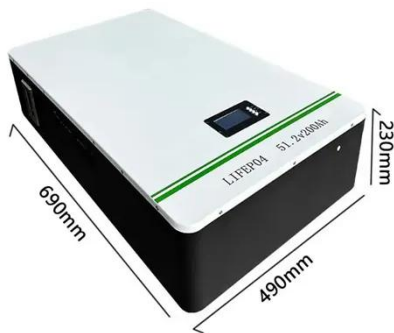

time transmission of temperature & humidity monitoring data. Environmental performance: fluorine-free green products, no ...

[Get Price](#)

Energy Storage Enclosures/Cabinets , Modular Design to Meet ...

Our battery storage cabinets are constructed with a modular design, providing optimal flexibility for businesses across various sectors. Our power storage cabinets also adhere to safety and quality ...

[Get Price](#)