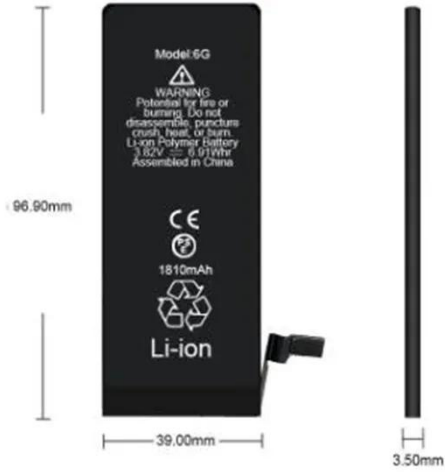

## SolarEdge Technologies, Inc.

Locations SolarEdge Technologies, Inc.  
47505 Seabridge Dr. Fremont, CA 94538  
View Phone View Alt Phone (530)  
273-2769

[Get Price](#)