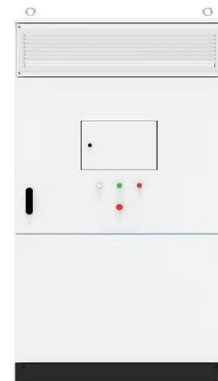

Solar telecom integrated cabinet wind power wiring rack

Solar Modules + Energy Storage: Power Supply Assurance for Off ...

Solar modules combined with energy storage provide reliable, clean power for off-grid telecom cabinets, reducing outages and operational costs. Choosing the right solar module type and ...

[Get Price](#)

Telecom and Network Equipment Cabinets and Racks

Contact us today to find the perfect cabinet or rack for your application. Need your equipment racked and stacked, aka integrated? Let us know, and we can make it a turnkey solution, making the infield ...

[Get Price](#)

NEMA Outdoor Telecommunications Cabinets , DDB Unlimited

Green Energy: Supports solar and wind power electronics with robust, weatherproof protection. The WOD series enclosures are available in various heights and depths to meet diverse project needs.