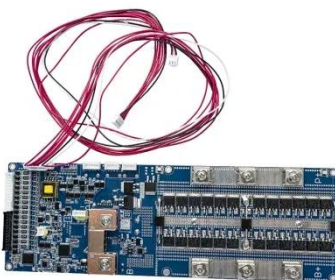

Outdoor Photovoltaic Telecom Energy Cabinet

Each outdoor photovoltaic telecom energy cabinet is built for harsh outdoor telecom and edge usage, characterized by durability, flexibility, and intelligent control to provide unshakeable power supply.

[Get Price](#)

Integrated Solar & Battery Cabinet for Remote Telecom Systems

Designed for remote locations, it integrates solar controllers, inverters, and lithium battery packs to ensure stable and continuous power for telecom equipment, surveillance systems, and off-grid ...

[Get Price](#)

10kw Telecom Cabinet Metal Enclosure Solar Panel Energy System ...

Huijue HJ-FGY series wind-solar complementary outdoor integrated energy-saving cabinet is an outdoor integrated cabinet made of high-quality metal sheet materials, which can integrate solar photovoltaic ...

[Get Price](#)