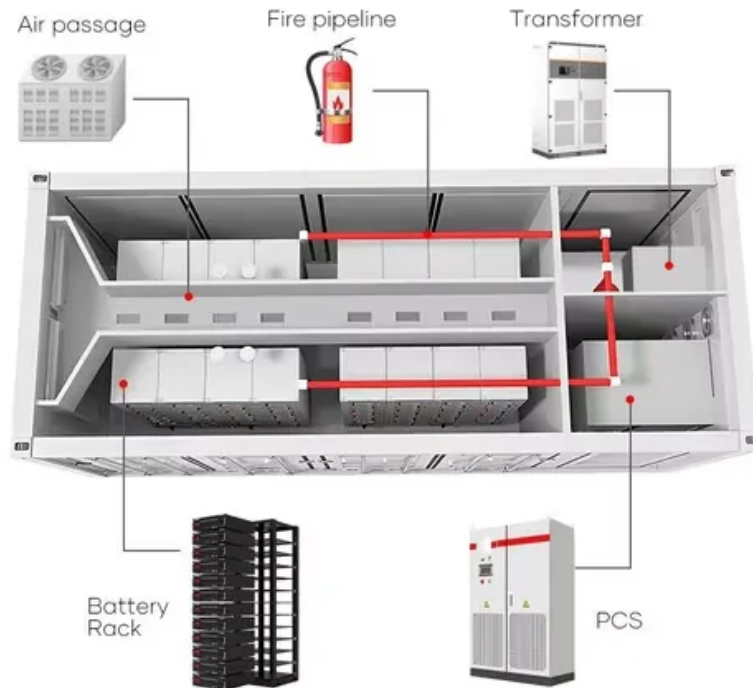

Solar support edge strips

Solar support edge strips

Product , Solarscrim , Perimeter Barriers for Ground Mounted Solar

Solar Scrim is a UV resistant, knitted, plastic monofilament fabric, bound on all sides with webbing and optional aluminum grommets. The grommets are distributed every 12 inches, the optimal distance for ...

[Get Price](#)

Sealing Strip for Solar

Product Description: Sealing strip for solar panels: Crafted from high-quality dense EPDM rubber, it's perfectly suited for solar panel installations. Featuring T shape, it effectively covers wide gaps and ...

[Get Price](#)

Solar panel edge skirt - Shneyder Solar

A solar panel edge skirt is a useful

addition to solar panel systems, providing both aesthetic and functional benefits. This article will explore what solar panel edge skirts are, their advantages, ...