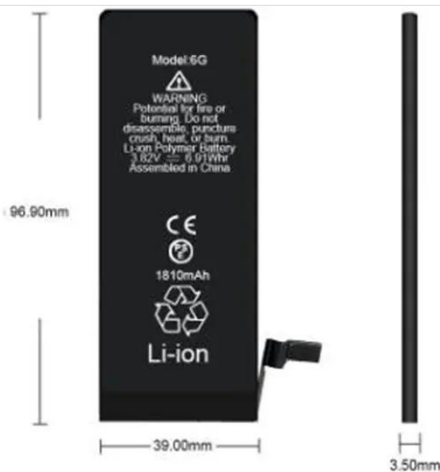

Solar outdoor power cabinet 6 kWh

Generac PWRcell Outdoor Rated (OR) Battery Cabinet

An existing PWRcell Battery Cabinet can be upgraded with additional modules. Use the graphic below and the chart on the back of this sheet to understand what components you need for ...

[Get Price](#)

Energy Storage Cabinet, energy storage system, New Energy ...

Huijue Group's Mobile Solar Container offers a compact, transportable solar power system with integrated panels, battery storage, and smart management, providing reliable clean energy for off ...

[Get Price](#)

Generac PWRcell Solar Power Battery Cabinet , Norwall

The Generac PWRcell Battery Cabinet stores from 9kWh to 18kWh of energy from solar, the grid, or both. Each cabinet holds 3 to 6 3.6kWh (3.0 kWh Usable Energy) PWRcell EX Battery Modules for ...

[Get Price](#)