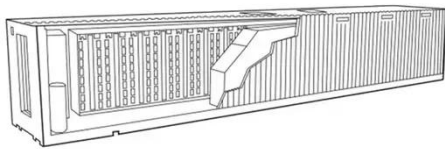

stores from 9kWh to 18kWh of energy ...

[Get Price](#)

Outdoor Battery Box Enclosures and Cabinets , Lithium-ion , Solar

The outdoor battery enclosure is a housing, cabinet, or box that can be used outdoor and specifically designed to store or isolate the battery and all its accessories from the external environment.

[Get Price](#)

ESS Battery Cabinet 6.2KW/28KWH Waterproof Outdoor Cabinet For

The energy storage cabinet consists of 2 51.2V 280AH battery packs, and the 51.2V 560AH DC source supplies power to the inverter; Adopt 6.2KW hybrid inverter, support mains, solar energy, battery ...

[Get Price](#)