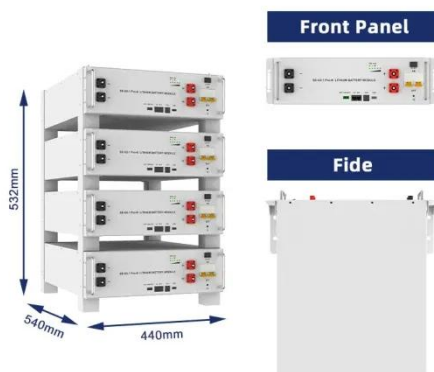

Solar nep inverter

Review of Northern Electric Power Products

For homeowners seeking to reduce their energy bills, NEP offers a range of inverters tailored to residential needs. These inverters can be easily integrated into existing solar panel ...

[Get Price](#)

NEP -- Solartek

NEP's product focus is on exceptional, proven microinverters and rapid shutdown technologies designed to lower product costs and reduce labor time. The microinverter line ranges from 250Wac to 800Wac.

[Get Price](#)

All Products

NEP Watertight End Cap / Branch Terminator for NEP Microinverter AC Trunk Cable. Terminates Female C.

[Get Price](#)

NEP inverters for sale