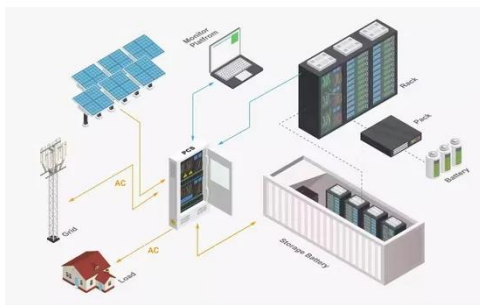

[Get Price](#)

DC Direct Solar Pumps , Mysite

Thunderbird Solar offers a set of small DC direct solar pump kits for simple water transfer applications. These systems are designed for ease of installation and affordability.

[Get Price](#)

Peripheral Solar Water Pump

Maximize your water pumping efficiency with our Peripheral Solar Water Pump-Direct DC - SYDC-QB 12V/24V.

Experience great flow and power now!

[Get Price](#)

Dankoff Solar Suncentric 7444 48V PV Direct

Operating directly from a 48V PV array, this pump eliminates the need for ...

[Get Price](#)

Dankoff Solar Suncentric 7444 48V PV Direct

Operating directly from a 48V PV array, this pump eliminates the need for batteries, simplifying installation and reducing maintenance. Its robust construction features a cast iron pump body and a ...