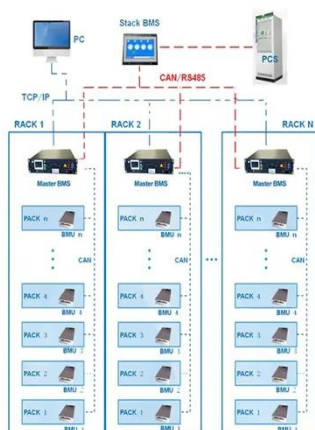

[Get Price](#)

BMS Wiring Diagram