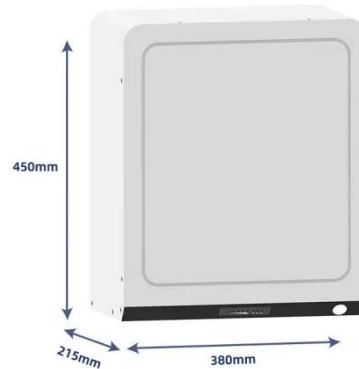

Pole-type base station energy cabinet

The internal integrated lithium battery has the guarantee ability of backup power supply; With intelligent power-off function, remote control of each branch output on-off function;

[Get Price](#)

Optimizing Network Reliability with Base Station Energy Storage

A site battery cabinet is a crucial component of the base station energy storage infrastructure. It houses batteries and supporting electronics in a secure, weather-resistant ...

[Get Price](#)

Lithium Battery, Indoor Photovoltaic Energy Cabinet, Base Station

What is an Indoor Photovoltaic Energy Cabinet for base stations? An indoor photovoltaic energy cabinet is a compact, integrated energy storage system designed to be deployed inside telecom facilities.

[Get Price](#)

BESS CABINET