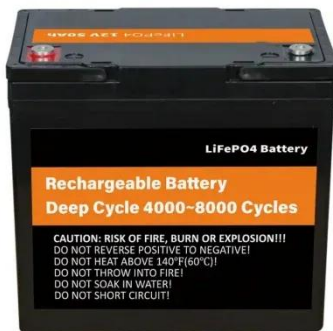

BESS Smart, Battery energy storage systems, Smart ESS, Smart ...

Huijue's Smart BESS revolutionizes energy storage, integrating cutting-edge technology for industrial, commercial, and residential use. Our Smart BESS solutions cover a wide range of capacities, ...

[Get Price](#)

All-in-One Energy Storage Cabinet & BESS Cabinets , Modular, ...

Featuring lithium-ion batteries, integrated thermal management, and smart BMS technology, these cabinets are perfect for grid-tied, off-grid, and microgrid applications. Explore reliable, and IEC ...

[Get Price](#)

Products - Outdoor Base Station Cabinets & Energy Storage Systems

Explore Huijue's complete product portfolio, including base station energy cabinets, outdoor base station cabinets, battery enclosures, and cabinet energy storage systems. Designed for telecom, ...

[Get Price](#)