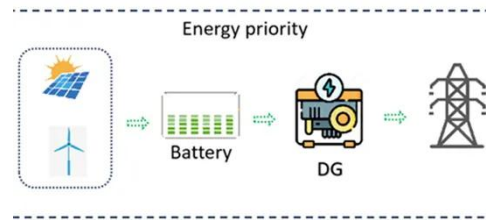

A BESS cabinet (Battery Energy Storage System cabinet) is no longer just a "battery box." In modern commercial and industrial (C& I) projects, it is a full energy asset --designed to reduce electricity ...

[Get Price](#)