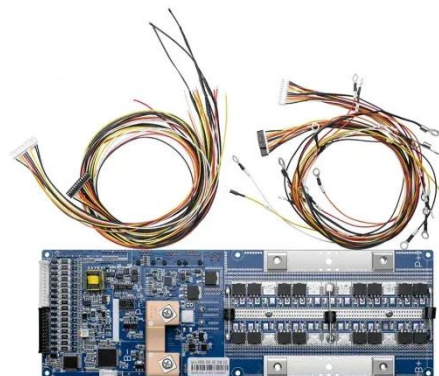

DJI BS65 Intelligent Battery Station - Candrone