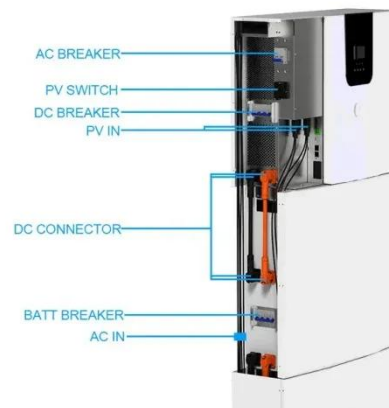

[Get Price](#)

ROYU PLUG-IN CIRCUIT BREAKER (RCB) - Buildwell Depot

APPLICATION Protects the electrical circuit from damage caused by overload electricity or short circuit. Once it detects a problem it automatically trips and cuts off the power. Dimension: L x W x H (7cm x ...