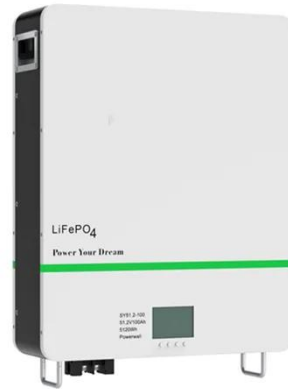

and cuts off the power. Dimension: L x W x H (...

[Get Price](#)