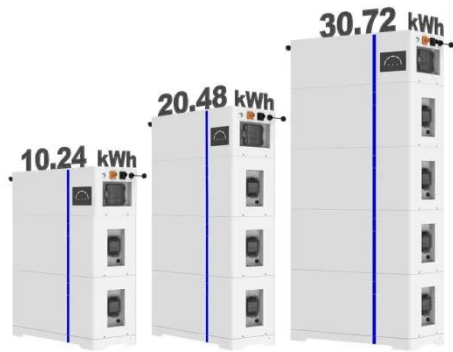

...

[Get Price](#)

Generator Backfires Through Exhaust - 101 Generator

Generator backfiring through the

ESS

exhaust is a common issue that can frustrate homeowners and professionals relying on consistent power supply. This problem occurs when ...