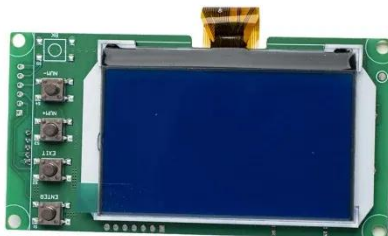

[Get Price](#)

400 Watt Universal Solar Connector

Connect as many as 8 solar panels to a single output with this handy solar ...

[Get Price](#)

Lighthouse 600 Lantern & USB Power Hub

High-quality camping lantern with adjustable, multi-directional light. 600 Lumens, ...

[Get Price](#)

GROWATT Home Battery Backup, 120V/240V 7200W AC Output ...

?Low-Cost, Easy-to-Install DIY System?
This portable power station is equipped with Anderson input/output ports and a NEMA TT-30 output, total 16 plug-and-play ports for easy ...

[Get Price](#)

Amazon : RUNHOOD Solar Generator Rallye 1200 Pro With ...

Designed for flexibility, portability, and long-lasting performance. ??1200W Pure Sine Wave Output , Power Everything? Power up to 9 devices at once with 3x AC outlets, USB-C ...

[Get Price](#)

400 Watt Universal Solar Connector

Connect as many as 8 solar panels to a single output with this handy solar connector. Easy to use, ports are clearly marked to prevent accidental current or polarity reversal.