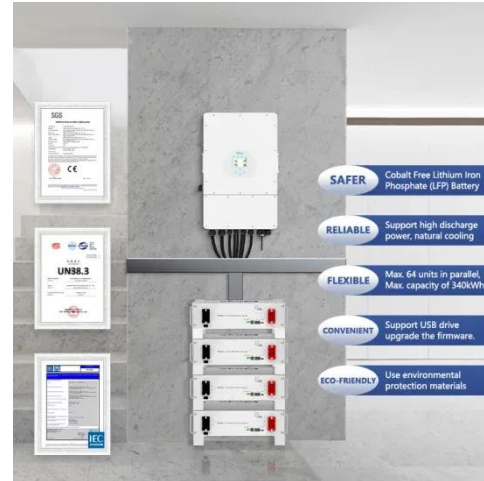

It is suitable for three-phase AC 50Hz, rated voltage 690V and below, rated current 4000A and below, in three-phase four wire system or three-phase five wire system and other power systems, used for ...

[Get Price](#)

Contact Us

For catalog requests, pricing, or partnerships, please visit:
<https://pienaarshof.co.za>