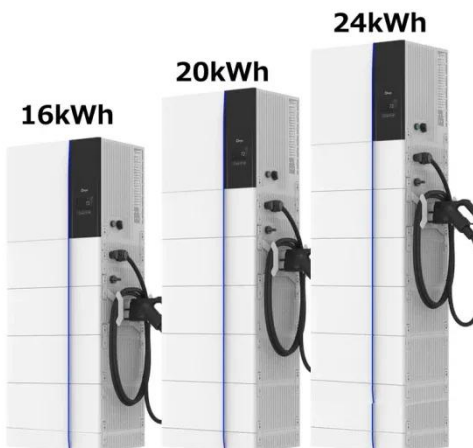

Pugu sine wave inverter

Pugu 2000W 24VDC to 110VAC Pure Sine Wave Power Inverter

Pugu 2000W 24VDC to 110VAC Pure Sine Wave Power Inverter, Find Details and Price about Pure Inverter Pure Sine Wave Inverter from Pugu 2000W 24VDC to 110VAC Pure Sine Wave ...

[Get Price](#)

PUGU PUGU-1500W Pure Sine Wave Inverter

One of the standout features of the Pugu Pugu-1500W inverter is its pure sine wave output. Unlike modified sine wave inverters, a pure sine wave output mimics the AC power from the grid, ensuring ...

[Get Price](#)

PUGU PURE SINE WAVE POWER INVERTER 1000W

Pure Sine Wave 1000 Watt Power Inverter DC 12v to AC 110V-120V 1000W Inverter $9.50 + $7.72 shipping

[Get Price](#)