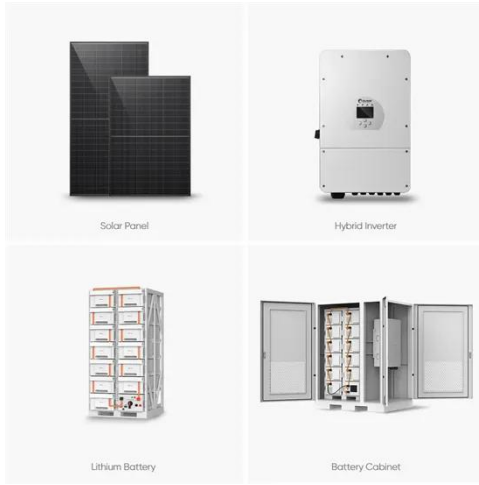

[Get Price](#)

Outdoor cabinet type energy storage system

Outdoor cabinet energy storage system is a compact and flexible ESS designed by Megarevo based on the characteristics of small C& I loads. The outdoor distributed energy storage system integrates core ...

[Get Price](#)

12V 10AH

Czech Electric Energy Storage: Powering the Future with Innovation

A country known for medieval castles and world-class beer is now making headlines as Europe's rising star in electric energy storage. With EUR279 million EU funding pouring into its grid ...

[Get Price](#)

Energy storage

Delivery of a big-capacity battery