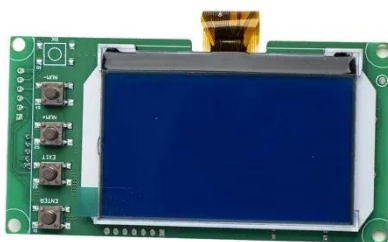

One-Stop Energy Storage Solution Provider , Wenergy

Who We Are Wenergy is a global energy storage provider with vertically integrated capabilities--from core materials to advanced energy storage systems. Leveraging AI-driven optimization, VPP ...