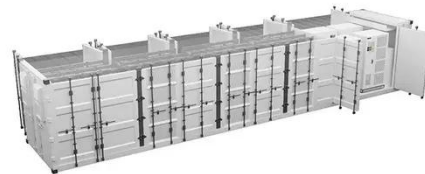

LifePO4 Power Trolley: A Movable Energy Storage Box

Utilizing lithium iron phosphate technology, these trolleys offer safety, longevity, and high performance, making them ideal for various applications such as outdoor activities, emergency ...