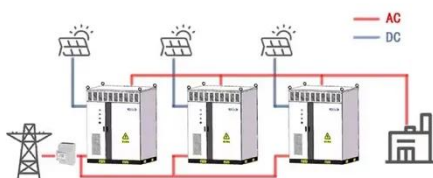

[Get Price](#)

WORKING PRINCIPLE