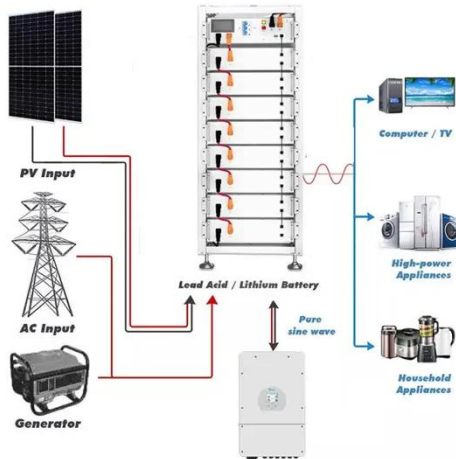

Battery Energy Storage System Container , BESS

OEM/ODM Services: As an experienced manufacturer and supplier, we offer OEM/ODM services to meet the specific requirements of your energy storage needs. Whether you are a battery distributor, ...

[Get Price](#)

Garmin Nuvi 3597 GPS not recognized by Hp Spectre x360

Same problem others have posted concerning this Garmin device. Spectre