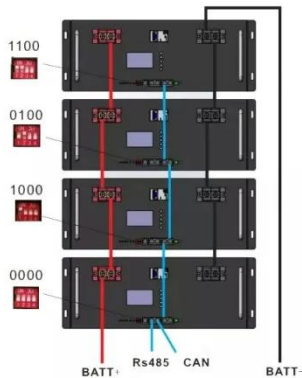

Build Your Own Solar Panel Frames: A Step-by-Step DIY Guide

Building your own solar panel frames is a rewarding and cost-effective way to take your solar journey to the next level. By following this comprehensive guide, you can confidently tackle this DIY project ...

[Get Price](#)

PV framing and bonding technical manual

Frame or rail bonding is a method utilizing a sealant to structurally attach glass, metal or other PV module material to the supporting structure (i.e., frame, rail or pad).

[Get Price](#)

Photovoltaic (PV) System Frame Components

Explore components that support the renewable industry by enhancing photovoltaic (PV) system frames. From durable fasteners to reliable hinges, discover how OneMonroe helps strengthen solar infrastructure.

[Get Price](#)

Solar Panel Wiring Basics: How to Wire Solar Panels