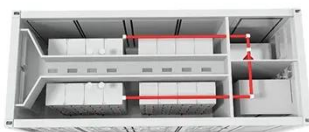

PIENAAR ENERGY (PTY) LTD

Pcs solar battery cabinet cabinet system

Pcs solar battery cabinet cabinet system

How to design an energy storage cabinet: integration and optimization

This article will detail how to design an energy storage cabinet, especially considering the integration of core components such as PCS, EMS, lithium batteries, BMS, STS, PCC and MPPT.

[Get Price](#)

Solar Battery Cabinet Equipment Enclosures for on-grid or off-grid

Our solar battery cabinet systems are storing Pylontech lithium-iron phosphate (LiFePO) batteries, in particular the US3000C rack mounted battery modules. We install these in a purpose built cabinet ...

[Get Price](#)

SNADI Integrated PV Energy Storage Cabinet

Integrated BMS/PCS/EMS supports diverse applications. DC coupling, full fault protection, low battery cycling, auto current sharing, and fast delivery with reliable testing.

[Get Price](#)

Energy Storage PCS Cabinet: The Brain Behind Modern Power ...

Here's where the energy storage PCS (Power Conversion System) cabinet steps in. This critical component acts as the "translator" between energy storage systems (like batteries) and the ...