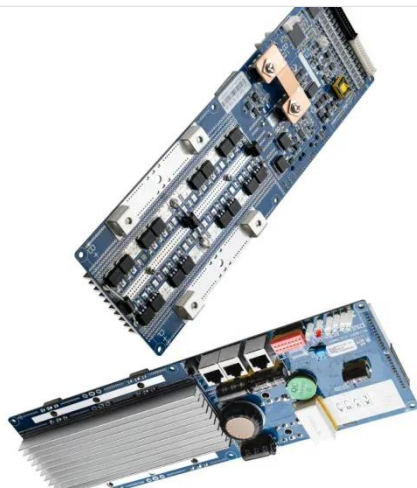

Outdoor telecom enclosure automated trading system

Telecom System Integration and Outdoor Network Enclosures for ...

Westell offers secure, weather-tight outdoor network enclosures to protect electronic equipment for outdoor telecom networks.

[Get Price](#)

Outdoor Enclosures , NEMA-Rated Telecom Cabinets , IP55, IP65

Explore AZE's premium NEMA-rated and weatherproof enclosures designed for telecom, industrial electrical, and energy storage applications. Built to withstand harsh environments and extreme conditions, our ...

[Get Price](#)

Outdoor Enclosure Solutions

Rittal offers outdoor enclosures and the appropriate climate control features as standard, to provide maximum protection for your systems and equipment outside.

[Get Price](#)