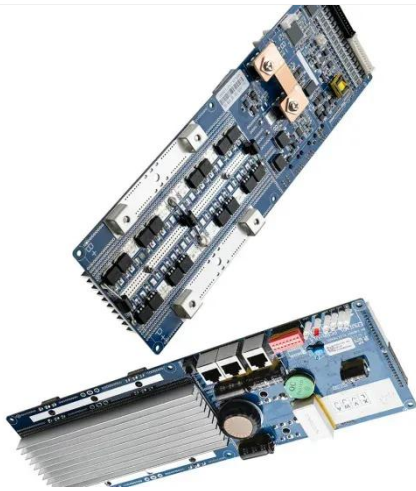

[Get Price](#)

Fully Auto Solar PV Production Lines , Indygreen

Equipped with state-of-the-art robotics, intelligent conveyors, and AI-based process control, our fully automated systems streamline every stage of solar module assembly -- from cell stringing to final ...

[Get Price](#)

Solar panel manufacturing equipment, Fully automatic solar cell

This equipment is ideal for solar PV module manufacturers, enabling efficient sorting and analysis of solar cells based on electrical performance. It ensures only high-quality cells are used in assembly, ...

[Get Price](#)

Professional Solar Panel Making Machines Provider, Full Automatic Solar

Full auto solar glass loading machine can grab the glass and place it on the conveyor line automatically - We provide solar panel production line, full automatic conveyor with full automatic laminator, full ...

[Get Price](#)

Optical storage integrated machine-Outdoor cabinet-Shenzhen Yitong

This product consists of a photovoltaic array composed of solar cell modules, a photovoltaic reverse control integrated machine, an energy storage lithium iron phosphate battery pack, a distribution unit, ...