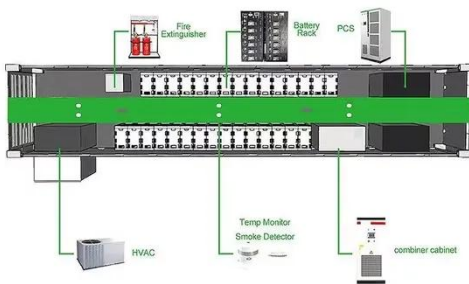

Outdoor Power Cabinet , Power Cabinet , NPX06-H1

LongXing outdoor power cabinet provides flexible size options, offers the ideal enclosure solution to build the