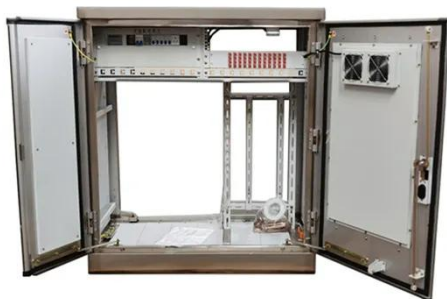

### Power supplies with communication interface

PULS power supplies with an integrated EtherCAT ports can be connected directly to EtherCAT controllers - without the need for additional gateways, providing easy and rapid access to all ...

## Remote Power Rack Shelf

The Remote Power Rack Shelf is an embedded power supply system, which supplies power to communication equipment of +48V DC series. The maximum output current is 200A.

[Get Price](#)