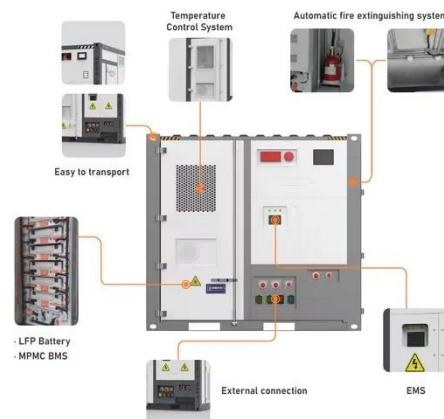

Pre-engineered Battery Energy Storage System

The 30kW bi-directional inverter, NRTL certified according to global