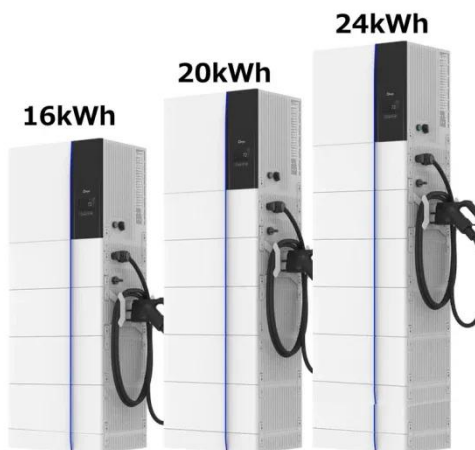

safety/grid/EMC code, designed and manufactured by Sinexcel with formfactor of both wall-mounted and rack-mounted, ...

[Get Price](#)

89kwh Outdoor Energy Storage Battery Cabinet

All-in-One Solution for Commercial and Industrial Use: This 30kW Integrated BESS Solar Energy Storage System is designed for commercial and industrial applications, providing a comprehensive ...

[Get Price](#)

Outdoor Cabinet Battery Energy Storage System (BESS)

30KW and 100KW - 2 Hour Battery Storage (Battery-in a box) Solution PV Enabled for plug in photovoltaic array Transportable by road and sea fully assembled, plug and play.

[Get Price](#)

D Series 30kW/80kWh ~ 300kW/800kWh LFP BESS cabinet solution