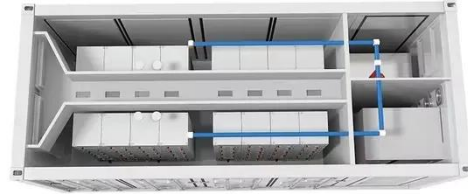

[Get Price](#)

Cabinets and racks - KonkaEnergy

Designed for optimal performance, safety, and scalability, they ensure seamless integration with BESS systems. Power your business with reliability and innovation.