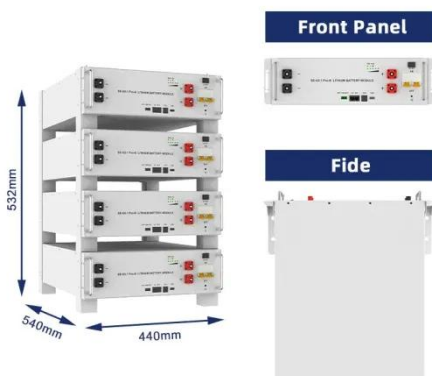

Electrical Cabinet Labels

Design your own electric cabinet labels in our web tool. Hole placements can be completely customised and we even have specialised holes pre-installed into the tool and ready to use.

[Get Price](#)