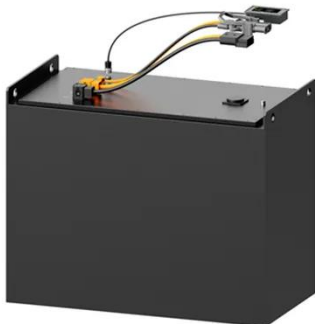

Mobile base station and maintenance outdoor part

Home , Moodle downloads

Moodle Mobile Access learning at a touch of a button, even when offline with our Moodle Mobile app. Available for Android and iOS. Looking for help? See our Installation Guide or get community support in the Moodle ...

[Get Price](#)

Home , Moodle

Community update Made for Moodlers Edit Mode is our monthly newsletter that brings together practical tips, clever hacks, and stories from the Moodle community. Each issue shares small ideas with big impact -- ...

[Get Price](#)

Moodle app plans

Our mobile application is absolutely free for end users, including students and teachers. They have unrestricted access to all the features they need to access courses, at no cost. However, organisations can subscribe to ...

[Get Price](#)

Movable Mobile Base Station