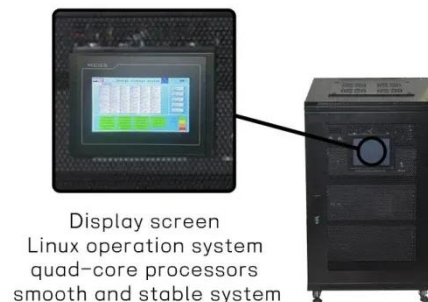

500 lb. Capacity Universal Mobile Base

This mobile base is designed for use with band saws, table saws, drill presses, planers, and more. The base fits a wide range of machine sizes with either square or rectangular footprints.

Display screen
Linux operation system
quad-core processors
smooth and stable system