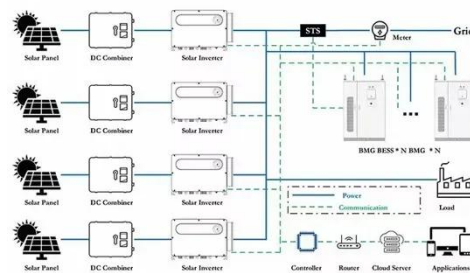

PIENAAR ENERGY (PTY) LTD

Maximum power of household solar integrated machine

Overview

The amount of solar power needed to run a house depends on its size, energy consumption, and the local weather. A 3kW solar system is generally suitable for an average-sized home, whereas a 5kW solar system can meet the needs of a house that consumes 3,000 to 4,000 kWh annually. SigenStor is an AI-optimized 5-in-one energy storage system that brings your solar dream to reality, helping you achieve energy independence with maximum efficiency, savings, flexibility and resilience. Integrating Solar Inverter, EV DC Charger, Battery PCS, Battery Pack, and EMS. The wattage of solar energy storage and control integrated machines varies significantly based on several factors, including design, capacity, and intended application. Typically, these systems can range from as low as 500 watts for residential applications to several thousand watts for larger. However, you can not use solar power without an efficient solar inverter, as it is the main device in solar power systems responsible for converting solar energy into usable electricity. A panel will usually produce between 250 and 400 watts of power. For the equation later on, assume an average of 320 W per panel. They are compact in design and feature highly efficient batteries that can power most household appliances, such as. r output of up to 250 Wp [2].

[Get Price](#)

Home Solar System Sizing Guide: Find Your Ideal Capacity

Discover the right solar system size for your home based on energy use, location, and roof space. Learn how batteries, incentives, and sun hours impact ROI. Get started today.

[Get Price](#)

HOW MUCH ELECTRICITY CAN A SOLAR INTEGRATED ...

How many watts does a solar integrated machine for indoor use need? Solar integrated machines can typically install between 300 watts to 10 kilowatts of electricity, depending on various factors such as ...