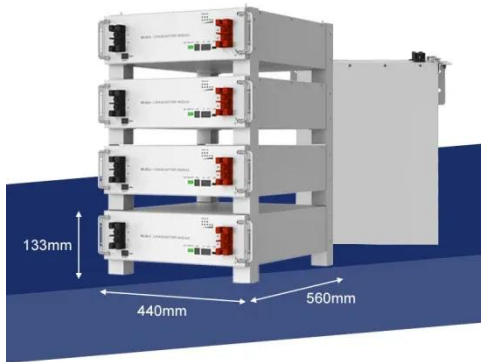

marketplace for you and your fellow employees. Thank you so much for all your hard work and continued support!

[Get Price](#)

Contact Us

For catalog requests, pricing, or partnerships, please visit:
<https://pienaarshof.co.za>