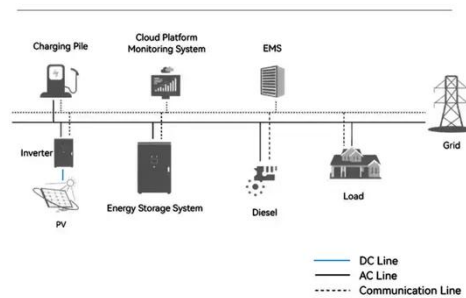

System Topology

Energy Storage System Products List , HUAWEI Smart PV Global

Energy Storage System Products List covers all Smart String ESS products, including LUNA2000, STS-6000K, JUPITER-9000K, Management System and other accessories product series.

[Get Price](#)