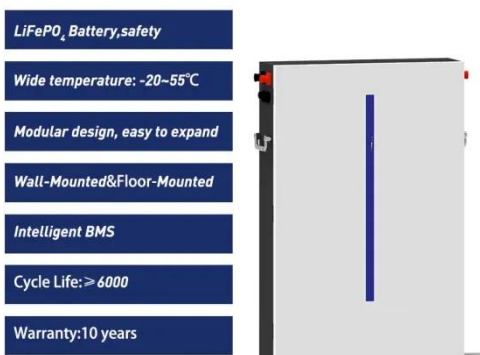

Longi 455 photovoltaic panel

LONGi LR4-72HBD-455M Solar Panel Specifications

Learn about the LONGi LR4-72HBD-455M solar panel. Explore solar panel efficiency, warranties and more.

[Get Price](#)

Longi LR4-72HPH-455M Datasheet

The Longi LR4-72HPH-455M solar panel offers a multitude of versatile applications and numerous benefits for both residential and commercial settings. This solar panel combines advanced technology with ...

[Get Price](#)

LGiLE(PM)-T-PMD-059-F131 LR5-54HTH 445-455M V1(30 ...

Specifications included in this datasheet are subject to change without notice. LONGi reserves the right of final interpretation.(20230811V19)DG.

[Get Price](#)

LONGI 455W LR7-54HTH-455M