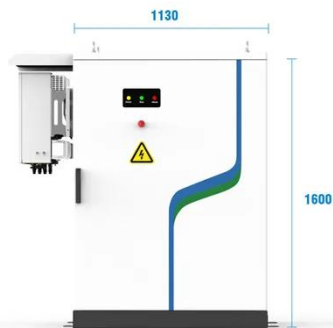

BF

Discover the high-efficiency LONGI 455W LR7-54HTH-455M BF solar panel, designed for reliable energy production and optimal performance in various conditions.

[Get Price](#)

12.8V 100Ah

- PV / DG Application
- APP Intelligent Control
- Multi-Unit Parallel Expansion
- 98.8% Max. Efficiency

Longi photovoltaic panel 455 identification of A-grade panel

Summary: LONGI is the world's leading solar panel module producer founded in 2000 and it is the most robust, reliable, and trusted company, whose mission is to build a green world powered with green ...

[Get Price](#)

LonGi 455W Solar Panel (HR4-72HPH, 430-460 Watt) - TSolar

The LonGi 455W Solar Panel (HR4-72HPH) delivers superior performance and durability for various projects. Its 9-busbar half-cell design and advanced M6 Gallium-doped wafer ensure optimized ...

[Get Price](#)