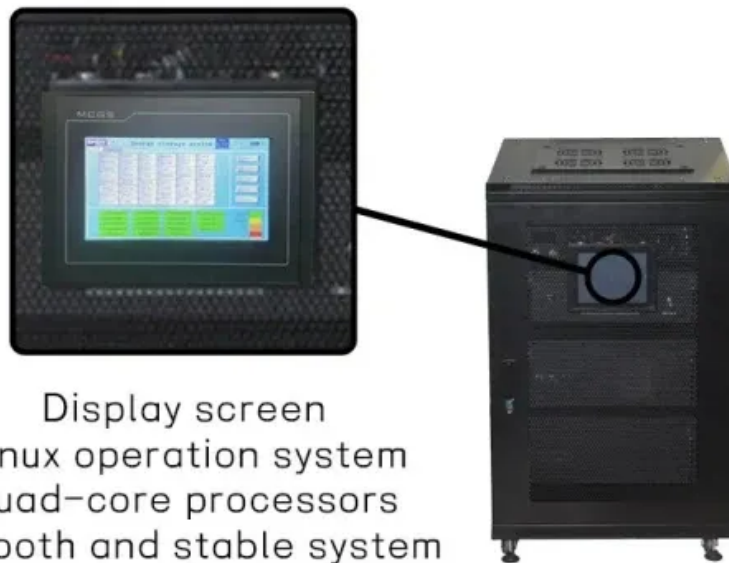

PIENAAR ENERGY (PTY) LTD

Long-lasting solar energy storage cabinet for subway stations

Display screen
Linux operation system
quad-core processors
smooth and stable system

Overview

The Cabinet offers flexible installation, built-in safety systems, intelligent control, and efficient operation. It features robust lithium iron phosphate (LiFePO₄) batteries with scalable capacities, supporting on-grid and off-grid configurations for reliable energy storage. The BSLBATT PowerNest LV35 hybrid solar energy system is a versatile solution tailored for diverse energy storage applications. Equipped with a robust 15kW hybrid inverter and 35kWh rack-mounted lithium-ion batteries, the system is seamlessly housed in an IP55-rated cabinet for enhanced protection. Discover AZE's advanced All-in-One Energy Storage Cabinet and BESS Cabinets - modular, scalable, and safe energy storage solutions. Supports. The SolaX TRENE-P100B215L is a next-generation 215kWh energy storage cabinet engineered for demanding commercial and industrial environments. Utilising high-performance lithium iron phosphate (LFP) technology, it delivers dependable long-term energy storage with exceptional thermal stability and. Experience enhanced performance and smart thermal management with the Sunway 100kW/261kWh Liquid-Cooled Energy Storage System.

[Get Price](#)

TRENE-P100B215L 215 kWh Energy Storage Cabinet - Efficient

Ideal for large-scale operations, this intelligent cabinet comes equipped with an advanced Energy Management System (EMS) that supports real-time monitoring, smart load scheduling, and

...

[Get Price](#)

EK Photovoltaic Micro Station Energy Cabinet

The EK photovoltaic micro-station energy storage cabinet has redefined the power supply mode of distributed energy scenarios with its core advantages of "intelligent integration, multi-energy ...