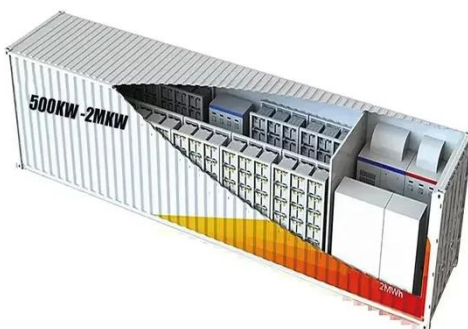

battery system, the ESS outdoor cabinet serves as a comprehensive complete solution for stationary energy storage.

[Get Price](#)

EdgePower Outdoor UPS Cabinet UK , DEWEN® Rugged Power

Unlike generic UPS systems, EdgePower is designed specifically for outdoor and remote applications. With IP55 protection (IP65 available), modular hot-swappable design, and IoT-ready monitoring, it ...

[Get Price](#)

IP55 Outdoor Cabinets

Double panelled, robust and sturdy aluminium extruded framework; Estap's newly designed outdoor enclosures provide maximum protection against environmental factors, vandalism, EMC and extreme ...

[Get Price](#)

Customizable Capacity Lithium Battery Energy Storage Cabinet ...