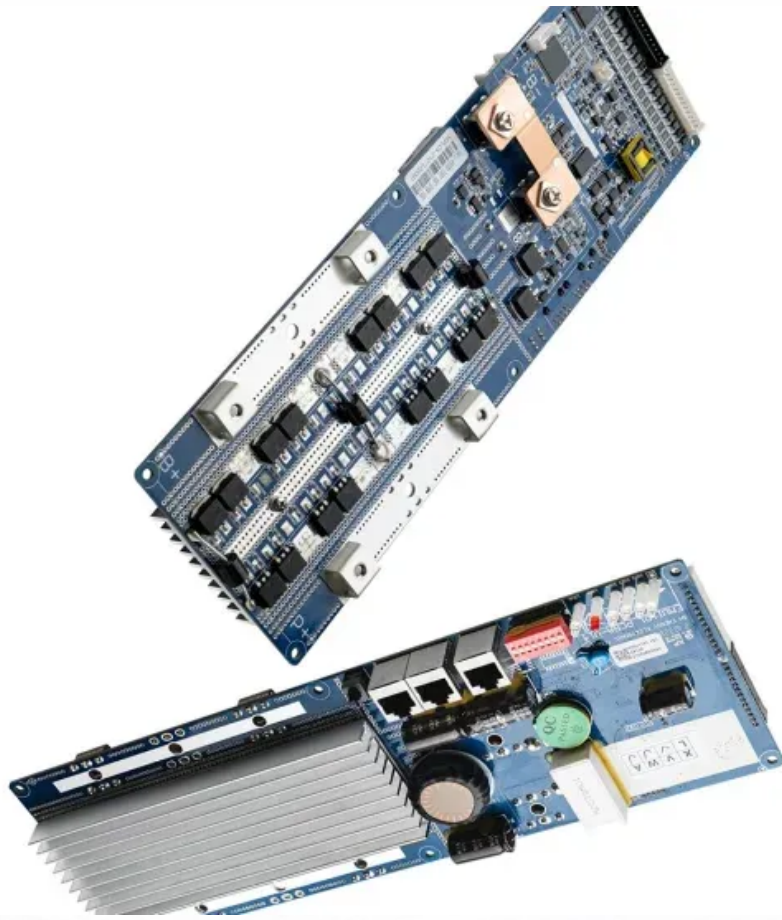

PIENAAR ENERGY (PTY) LTD

London IP55 Outdoor Cabinet 80kWh

London IP55 Outdoor Cabinet 80kWh

19" cabinet for outdoor / industrial areas with IP55 protection

19" cabinet for outdoor / industrial areas with IP55 protection P/N: RIO-XX-CYY
Height

[Get Price](#)

Lande IP55 Outdoor Enclosure Cabinet Heaters - TDI PRO AV LTD

This Lande range of IP55 Wall Mounting Cabinets are designed for use within industrial applications, warehouses and outdoor areas to provide protection against dust and water ingress, (rain, slush, snow).