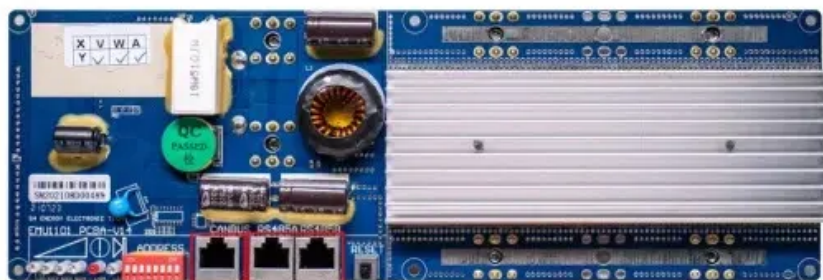

PIENAAR ENERGY (PTY) LTD

Lima outdoor power solar energy storage cabinet lithium battery

RS485
Communication between battery and inverters
Baud rate:9600bps

RS485 Interface
Communication between parallel packs or BMS and PC
Baud rate:9600bps

Lima outdoor power solar energy storage cabinet lithium battery

CATL 90KW/266KWH All-in-one Outdoor Cabinet BESS

90KW/266KWH All-in-one Fully integrated Outdoor Cabinet BESS produced by catl Individual pricing for large scale projects and wholesale demands is available.