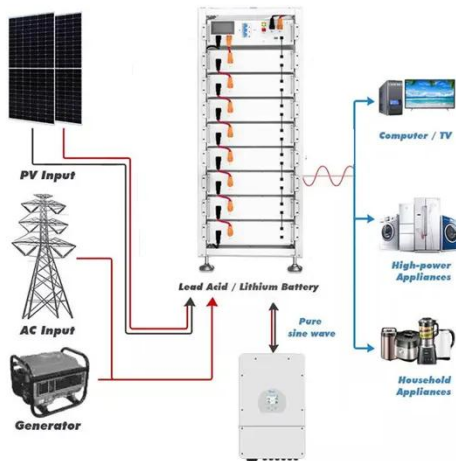

[Get Price](#)

Solar Battery Storage Cabinet

The LZY solar battery storage cabinet is a tailor-made energy storage device for storing electricity generated through solar systems. They assure perfect energy management to continue power ...

[Get Price](#)

Lithium Battery Storage Cabinets

Engineered to maximize energy storage in minimal space, these cabinets are ideal for applications requiring large battery banks with high power output. Equipped with integrated, uniform cooling ...

[Get Price](#)

1MW 3MWh Container BESS Outdoor Lithium Battery Energy Storage ...

3MWh Capacity Supports Long-Hour