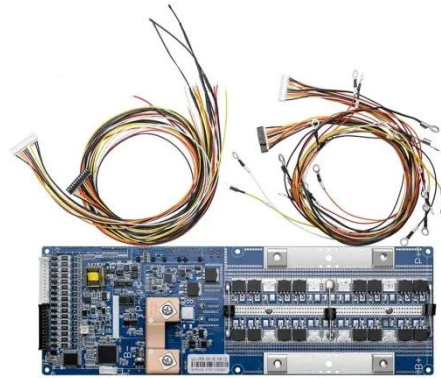

weatherproofing, temperature control, and space optimization, making them ideal for outdoor installations in remote locations and urban settings.

[Get Price](#)