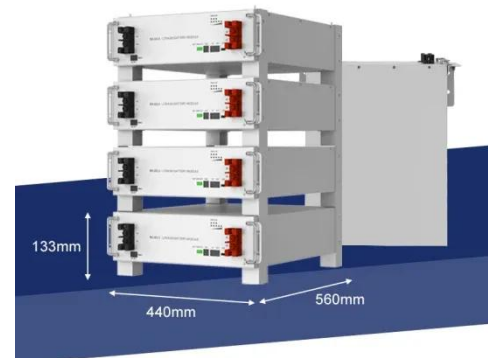

PIENAAR ENERGY (PTY) LTD

Lead-acid battery cabinet for tunnels 800mm deep

Lead-acid battery cabinet for tunnels 800mm deep

C & D Technologies , Stationary Battery Cabinets

Our team of experts can help you configure your cabinet solution based on your unique needs. You can purchase both batteries and cabinets in a single purchase order.

[Get Price](#)

BATTERY CABINETS CATALOGUE

The construction characteristics of the recombination type lead-acid electric accumulators (valve-regulated hermetic accumulators); the absence of acid fumes and the virtual absence of gaseous development allows it ...

[Get Price](#)

Battery Cabinet

With its spacious 42U capacity and 800mm depth, the Linkbasic Battery Cabinet provides ample room to accommodate your battery setup while allowing for easy access and maintenance.

[Get Price](#)

Battery Cabinet

With its spacious 42U capacity and 800mm depth, the Linkbasic ...

[Get Price](#)

VRLA battery cabinets

VRLA (Valve Regulated Lead Acid) batteries are lead batteries with a sealed safety valve container for releasing excess gas in the event of internal overpressure. Their development was aimed at limiting the emission of ...