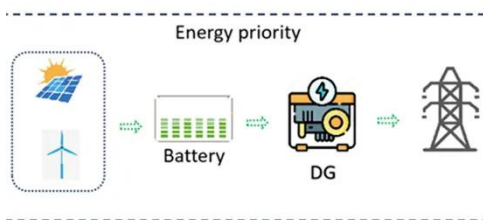

Cabinet

Our battery storage cabinets are constructed with a modular design, providing optimal flexibility for businesses across various sectors. Our power storage cabinets also adhere to safety and

[Get Price](#)

KINSHASA BATTERY ENERGY STORAGE POWER STATION

AZE's lithium battery energy storage system (BESS) is a complete system design with features like high energy density, battery management, multi-level safety protection, an outdoor cabinet with a modular ...

[Get Price](#)

Kinshasa Special Energy Storage Battery Model: Powering Africa's

As Kinshasa positions itself as Central Africa's economic hub, intelligent energy storage becomes the cornerstone of sustainable development. The right battery solution doesn't just store power - it ...

[Get Price](#)

BESS (Battery Energy Storage Systems)